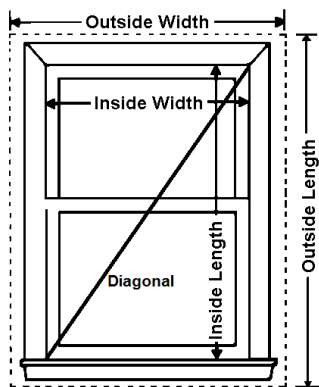

Measuring & Installation Information

Best Practices for Measuring

- Always use a steel tape or a metal ruler for measuring.
- Always measure every window even though they look the same.
- Check for obstructions that could affect operation of the shade.
- For Inside Mount (jamb to jamb in a window or door, wall to wall in a room), give exact inside to inside width measurements, and top to bottom length measurements of the area to be covered.
- Measure the width in at least three places and specify the narrowest width.
- Measure the length in at least three places and specify the shortest length.
- Take two diagonal measurements. If there is a greater than 3/8" difference in diagonal measurements, outside mount is strongly recommended to avoid irregular light gaps.
- For Outside Mount, measure the exact width and height of the area to be covered.
- For Cloth Measure measurement, the area to cover is given. The overall finished shade width will increase when ordering by the Cloth Measure

Roller Shade Measuring

- All shade pricing is based on the width and the window opening height.
- Custom shade orders are accepted for either inside mount, outside mount or Cloth Measure.
- Custom shade width measurements should be taken to the nearest 1/16".
- It is critical that the shade brackets are mounted level so that the shade is level when installed.
- For Height, measure the full length of the window opening from the top frame to the lower sill (or bottom coverage point) to determine your window height.
- For Cloth Measure measurement, the area to cover is given. The overall finished shade width will increase when ordering by the Cloth Measure.

Roman Shade Measuring

- All shade pricing is based on the width and the height.
- Roman shade orders are accepted for either inside or outside dimensions.
- Shade width measurements should be taken to the nearest 1/16".
- It is critical that the shade brackets are mounted level so that the shade is level when installed.
- Check the projection of the style of roman shades ordered to determine minimum recess.
- For an Inside Mount, we STRONGLY recommend the Traditional style that has the cord and cord lock in front of the material for easy access.
- For Length, measure the full length of the window opening from the top frame to the lower sill (or bottom coverage point) to determine your window length.

Panel Track Measuring

- All shade pricing is based on the width and the height.
- Panel Track orders are accepted for either inside or outside dimensions.
- There WILL BE a 1/2" LIGHT GAP on the left and right sides. Consider drapery panels on each side of the opening to conceal the light gap with the inside mount installation.
- Shade width measurements should be taken to the nearest 1/16".
- It is critical that the shade brackets be mounted so that the shade is level when installed.
- For an Inside Mount, For Panel Track to be installed inside an area (jamb to jamb in a window or door, wall to wall in a room), give exact inside width measurements, and top to bottom length measurements of the area to be covered.
- For an Outside Mount, measure the exact width and height of the area to be covered.
- For an Outside Mount, when measuring to cover a window, we recommend the Panel Track overlap the window by 3" to 6" on each side for privacy and light control.
- For Length, measure the full length of the window opening from the top frame to the bottom coverage point) to determine your window length. When installing a Panel Track above the window frame, the track should be installed at least 2" above the frame or molding to allow the foot of the installation bracket to be properly mounted.
- When measuring from the ceiling to the floor, a deduction of 1/2" to 3/4" is recommended, but you must make this deduction.

Palladian Window Shelf