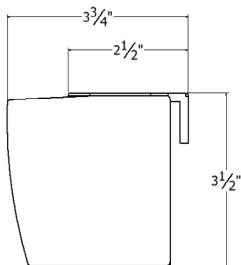

Size Standards

- Fabrics - Pages 10-12
- Screens - Page 16-17
- Sheerweave 5000 - Page 19-20
- Artist Portfolio - Page 23

Modern Cassette

Options

- [No Charge Options and Availability - Page 24](#)
- [Surcharge Options and Availability - Page 24](#)
- 2-on-1 headrail maximum width is 156"
- [Design Option Details - Pages 62-63](#)
- [Exclusions - Page 24](#)