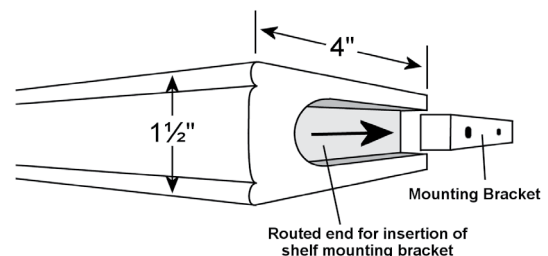

Flame Retardant (FR) Coating or Antimicrobial

- A flame retardant or antimicrobial coating is available for Genesis fabrics without these inherent properties. The shade is fabricated then sent to an external facility for the flame coating or antimicrobial process. Allow four to six weeks extra delivery time for this service. Standard shipping is included. Call for quote on flame retardant or antimicrobial coating.

For more Measuring and Installation info, visit the [Lafayette Dealer Center](#) website.