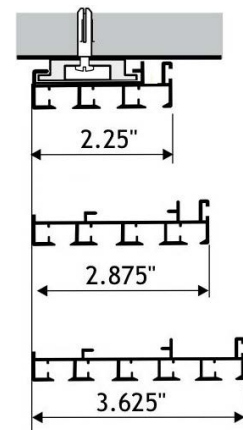

Pricing

- [Pages 78-80](#)