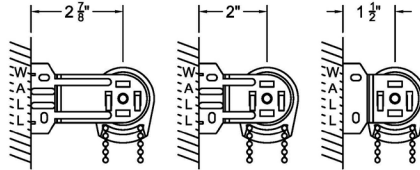

Artisan Pewter Valance with
Black Corner Connector

White

Gray

Black

Measuring & Installation Information

Roller Shade Brackets

Brackets available in 3 projections
1/2" wide for all brackets

Standard Clutch Brackets			
Item #	Clutch	Projection	Height
10000-660360X	SL	1 1/2"	2 3/8"
10000-660380X	SL	2"	2 3/8"
X = B for Black, W for White, V for Vanilla			
10000-660590 (Zinc)	SL	2 7/8"	2 3/8"
10000-660590B (Black)	SL	2 7/8"	2 3/8"