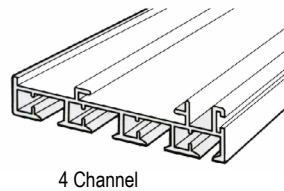

Pricing

- [Pages 78-80](#)