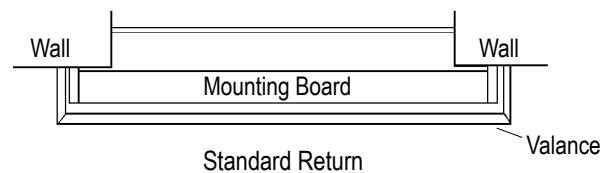

Ordering Notes

- Valances over 95" will include a splice

Fabric Wrapped Valance Returns

- For inside mounts, no returns will be sent unless specified (see undersize return).
- **Standard Return** - The standard return is 3 1/4" (measured from the back of valance) with a 3" mounting board.
- **Oversize Return** - required for an outside mount on trim or when using extension brackets. The size you specify is equal to the depth of the trim (wall to the high point of the trim) or the depth of the extension brackets. We will add that measure to the standard return.
- **Undersize Return** - required for an inside mount protruding into the room. The size you specify is equal to the recessed mounting depth.
- **Exact Size Return** - The size you specify is equal to the measurement from the back of the return to the back of the valance face (inside miter).
- **Minimum Return:** 1"
- **Maximum Return:** 7"
- Valances wider than 95" will be spliced with a fabric keystone

Finished Dimensions & Mounting Requirements

- Page 30

Pricing

- Pages: 32-41