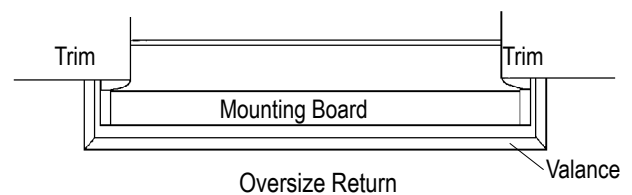

Ordering Notes

- Valances over 95" will include a splice

Fabric Wrapped Valance Returns

- For inside mounts, no returns will be sent unless specified (see undersize return).
- **Standard Return** - The standard return is 3 1/4" (measured from the back of valance) with a 3" mounting board.
- **Oversize Return** - required for an outside mount on trim or when using extension brackets. The size you specify is equal to the depth of the trim (wall to the high point of the trim) or the depth of the extension brackets. We will add that measure to the standard return.
- **Undersize Return** - required for an inside mount protruding into the room. The size you specify is equal to the recessed mounting depth.
- **Exact Size Return** - The size you specify is equal to the measurement from the back of the return to the back of the valance face (inside miter).
- **Minimum Return:** 1"
- **Maximum Return:** 7"
- Valances wider than 95" will be spliced with a fabric keystone

Finished Dimensions & Mounting Requirements

- Page 30

Pricing

- Pages: 32-41