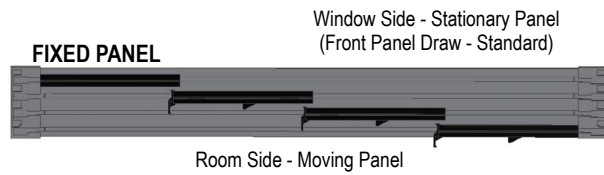

4 Channels - One Way Draw