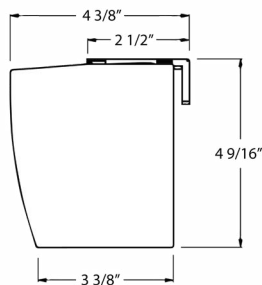

Modern PlusCassette

Options

- [No Charge Options and Availability - Page 24](#)
- [Surcharge Options and Availability - Page 24](#)
  - 2-on-1 headrail maximum width is 156"
- [Design Option Details - Pages 62-63](#)
- [Exclusions - Page 24](#)

Pricing

- Pages: 32-41