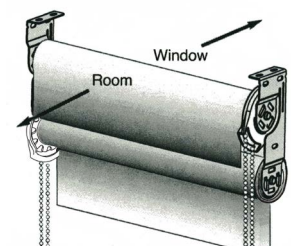

Dual Shade Bracket

- Genesis Dual Shades Brackets are only available as Inside Mount shades using a vertical dual bracket with an SL Series clutch.
- Maximum shade width is based upon fabric width or 96" (whichever is less); railroading is available for some fabrics.
- Maximum shade height is 96".
- Vertical dual bracket is 2" deep and 5 3/4" high. For a fully recessed installation, allow 2 1/2" or greater based on material thickness.
- The upper shade will have a reverse roll (rolls off on room side). The lower shade has a standard roll.
- Controls will be on each side.
- To price, add the two shade prices together and add the Dual Shade Bracket surcharge.
- Exclusions: [Page 24](#)