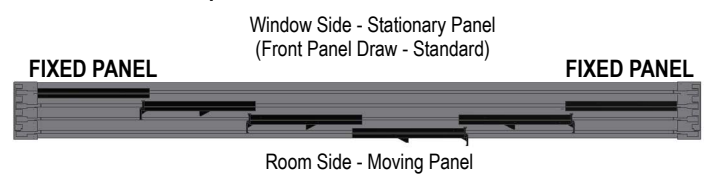

4 Channels - Split Draw