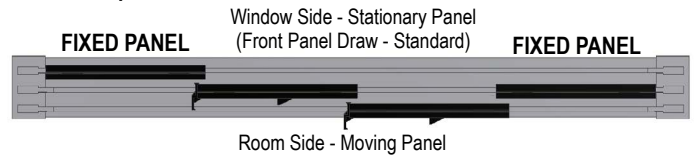

3 Channels - Split Draw