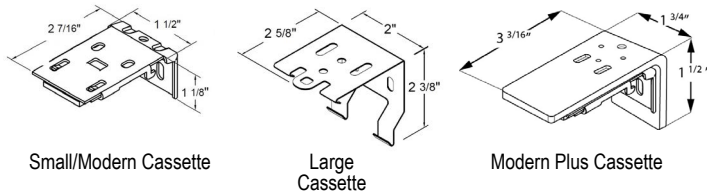

Small, Large, Modern & Modern Plus Cassette Brackets

Small/Modern Cassette - Item 80-30053-XX
Colors: 03 Black, 09 Vanilla, 11 White, 38 Bronze, 53 Sierra Tan, 90 Bright Zinc.
Modern Plus Cassette - Item 80-10053-90 Color: Reinforced Nickel
Large Cassette - Item 100-37000-82