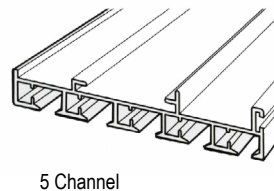

Pricing

- [Pages 78-80](#)