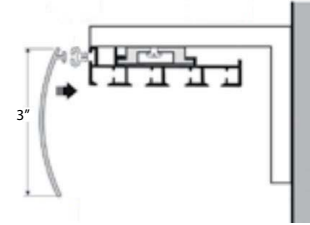

Artisan Pewter Valance with
Black Corner Connector