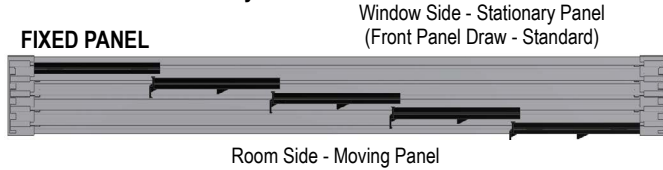

5 Channels - One Way Draw