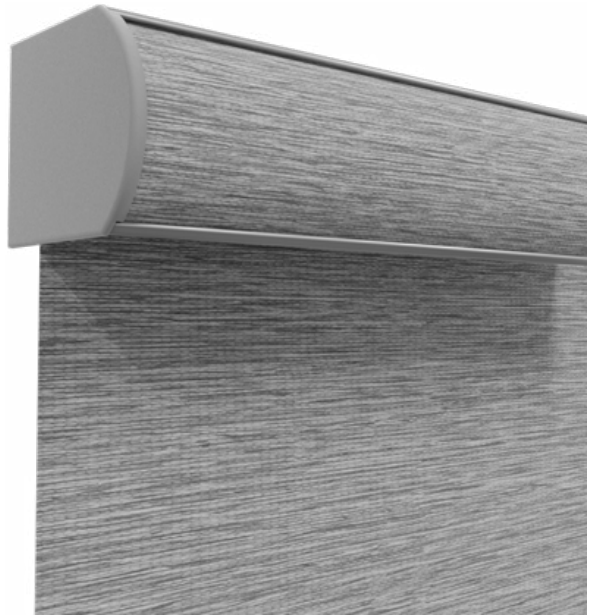

Pricing

- Pages: 32-41
- To price, add EZ-Lift surcharge to shade price.

Roller Shades - Cassette Systems

Small Cassette System Features

- Fits rectangular window openings.
- Available in White, Vanilla, Brushed Nickel, Bronze and Black. [View Color Coordination](#)
- Fabric inserted into front of cassette.
- The wrapped metal hem prevents the shade material from rolling completely into the cassette.

Size Standards

- Fabrics - Pages 10-12
- Screens - Page 16-17
- Sheerweave 5000 - Page 19-20
- Artist Portfolio - Page 23

Small Cassette

Options

- No Charge Options and Availability - Page 24
- Surcharge Options and Availability - Page 24
- 2-on-1 headrail maximum width is 156"
- Design Option Details - Pages 62-63
- Exclusions - Page 24