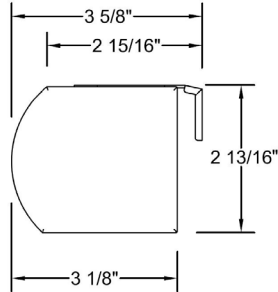

Size Standards

- Fabrics - Pages 10-12
- Screens - Page 16-17
- Sheerweave 5000 - Page 19-20
- Artist Portfolio - Page 23

Small Cassette

Options

- No Charge Options and Availability - Page 24
- Surcharge Options and Availability - Page 24
- 2-on-1 headrail maximum width is 156"
- Design Option Details - Pages 62-63
- Exclusions - Page 24