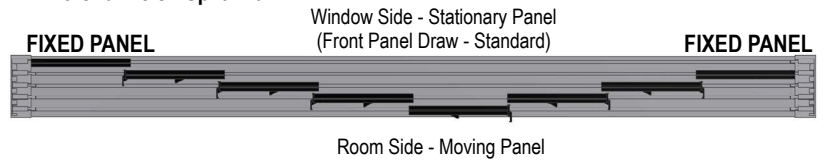

5 Channels - Split Draw