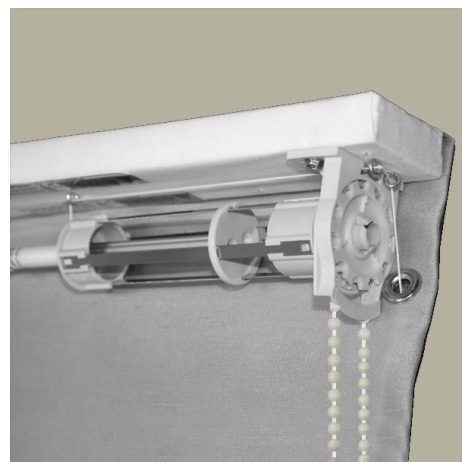

Traditional Clutch System