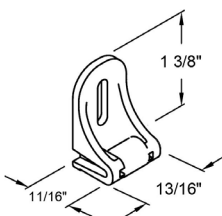

Magnetic Hold Downs (Roller Shades)

- Metal is inserted at the ends of the bottom rail and hold down magnets are attached to the window frame to hold the bottom rail in place when the shade is lowered.
- Exclusions: Heat sealed bottom hem

Magnetic Hold Down Bracket
Item # 15-9108