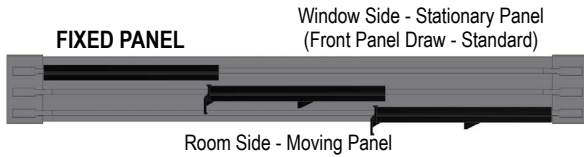

Panel Track - Configurations

	3 Channels					
	One Way Draw			Split Draw		
	Minimum Track Width	Maximum Track Width	# of Overlaps	Minimum Track Width	Maximum Track Width	# of Overlaps
2 Panels	27"	79"	1	---	---	---
3 Panels	39"	117"	2	---	---	---
4 Panels	---	---	---	51"	155"	3

3 Channels - One Way Draw