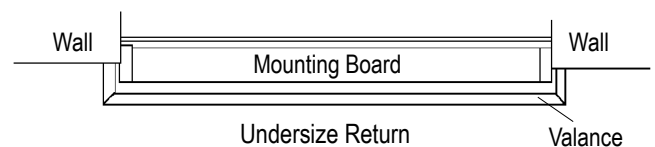

Ordering Notes

- Valances over 95" will include a splice

Fabric Wrapped Valance Returns

- For inside mounts, no returns will be sent unless specified (see undersize return).
- **Standard Return** - The standard return is 3 1/4" (measured from the back of valance) with a 3" mounting board.
- **Oversize Return** - required for an outside mount on trim or when using extension brackets. The size you specify is equal to the depth of the trim (wall to the high point of the trim) or the depth of the extension brackets. We will add that measure to the standard return.
- **Undersize Return** - required for an inside mount protruding into the room. The size you specify is equal to the recessed mounting depth.
- **Exact Size Return** - The size you specify is equal to the measurement from the back of the return to the back of the valance face (inside miter).
- **Minimum Return:** 1"
- **Maximum Return:** 7"
- Valances wider than 95" will be spliced with a fabric keystone

Finished Dimensions & Mounting Requirements

- Page 30

Pricing

- Pages: 32-41