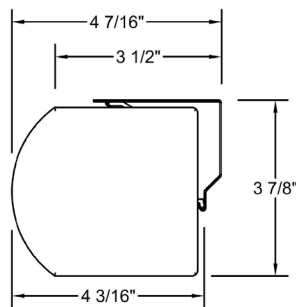

Size Standards

- Fabrics - Pages 10-12
- Screens - Page 16-17
- Sheerweave 5000 - Page 19-20
- Artist Portfolio - Page 23

Large Cassette

Options

- No Charge Options and Availability - Page 24
- Surcharge Options and Availability - Page 24
- 2-on-1 headrail maximum width is 156"
- Design Option Details - Pages 62-63
- Exclusions - Page 24